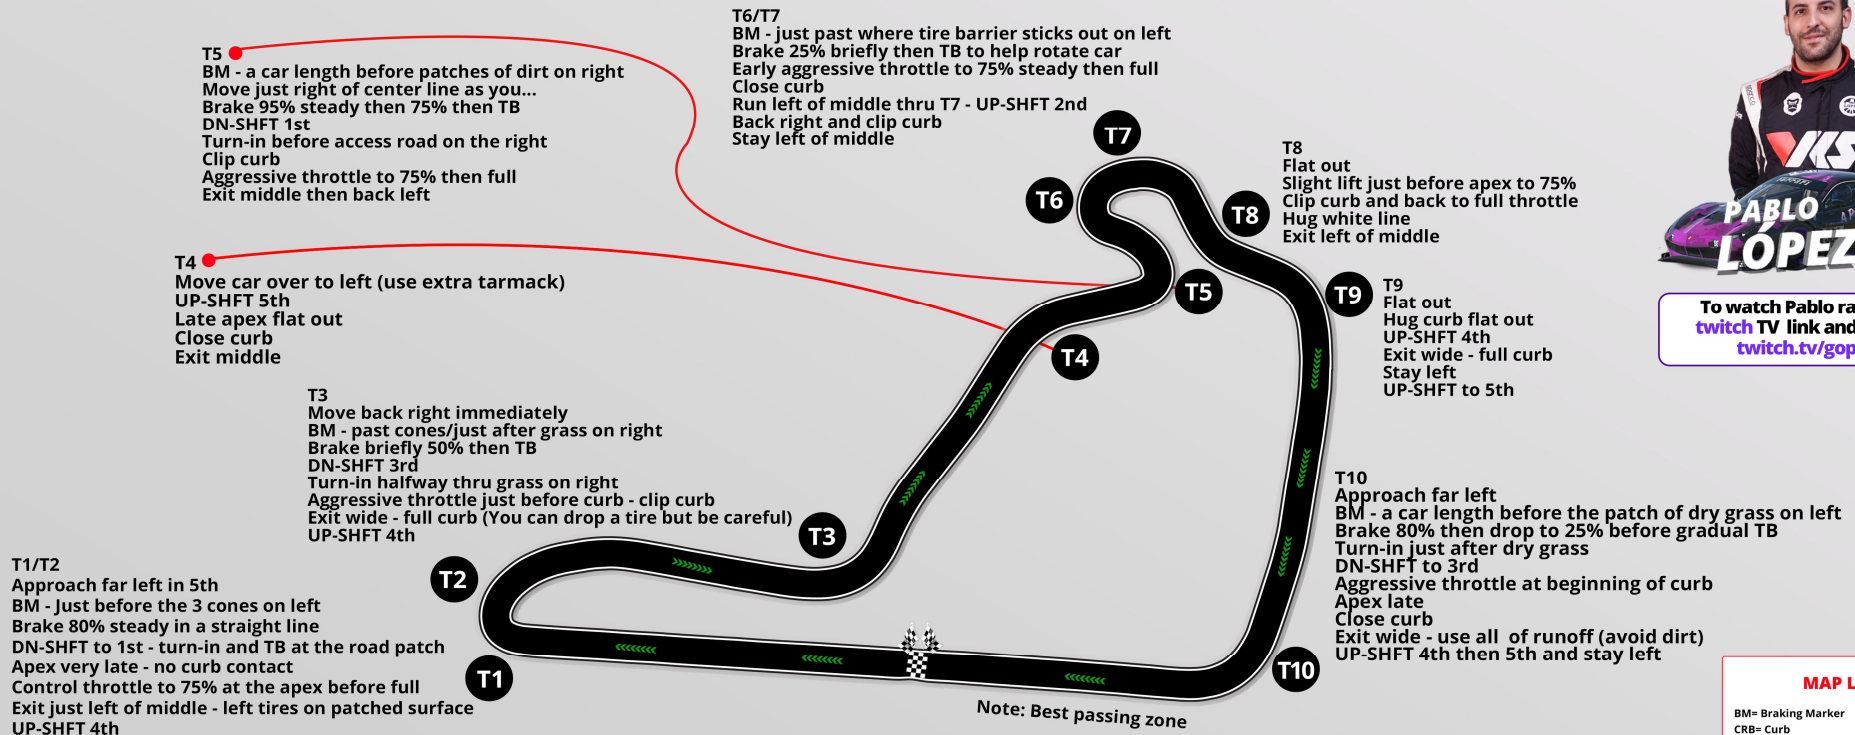

QUICK REFERENCE TRACK MAP

Summit Point Raceway - Summit Point Raceway
FERRARI GT3 CHALLENGE

Laptime: 1:05.743 Weather 78F/25.55C Track 79F/26.11C
SEASON-4 2022

To watch Pablo race, go to his [twitch TV link](https://www.twitch.tv/goprolopez) and follow him.
[twitch.tv/goprolopez](https://www.twitch.tv/goprolopez)

SUMMIT POINT RACEWAY

For a full tutorial from **PABLO LÓPEZ**, go to www.virtualracingschool.com
Disclaimer: Use your own judgment when accelerating, lifting and braking based on vehicle speed.

MAP LEGEND

BM= Braking Marker	Lift= Lift off throttle
CRB= Curb	Ease= Steadily Ease off
EXT= Exit	LFT= Left
UP-SHFT= Up-Shift	TB= Trail Brake